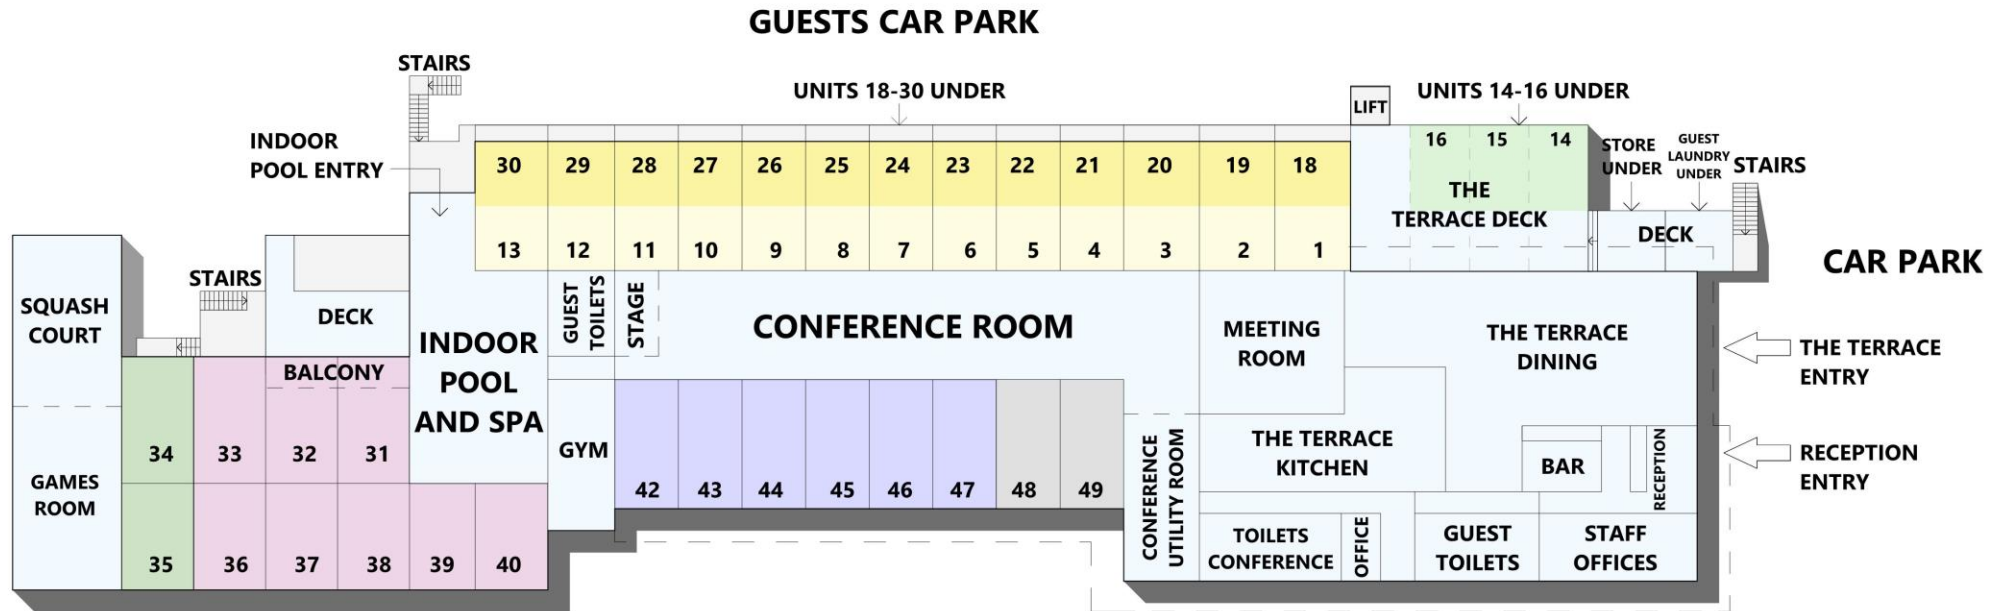

SITE PLAN

KEY

- | | |
|--|--|
| ■ A MAIN BUILDING | ■ G GUEST LAUNDRY |
| ■ B MARIA VILLAS | ■ H BBQ AREA |
| ■ C SPRING BAY SEAFOOD & WINE BAR | ■ I ACTIVITIES CENTRE |
| ■ D OUTDOOR POOL | ■ J PLAYGROUND |
| ■ E BOAT RAMP | ■ K BALL COURT |
| ■ F CABINS | ■ L TENNIS COURT |

MAIN BUILDING

- UNITS 1-13 WATERVIEW SUITE
- UNITS 14 - 16 KING SUITE
- UNITS 18 - 30 FAMILY SUITE
- UNITS 31 - 33 LOUISVILLE STANDARD
- UNITS 34 - 35 STUDIO DOUBLE
- UNITS 36 - 40 LOUISVILLE STANDARD
- UNITS 42 - 47 LOUISVILLE DELUXE
- UNITS 48 - 49 LOUISVILLE CO-JOINED

GUESTS CAR PARK

LOUISEVILLE ROAD