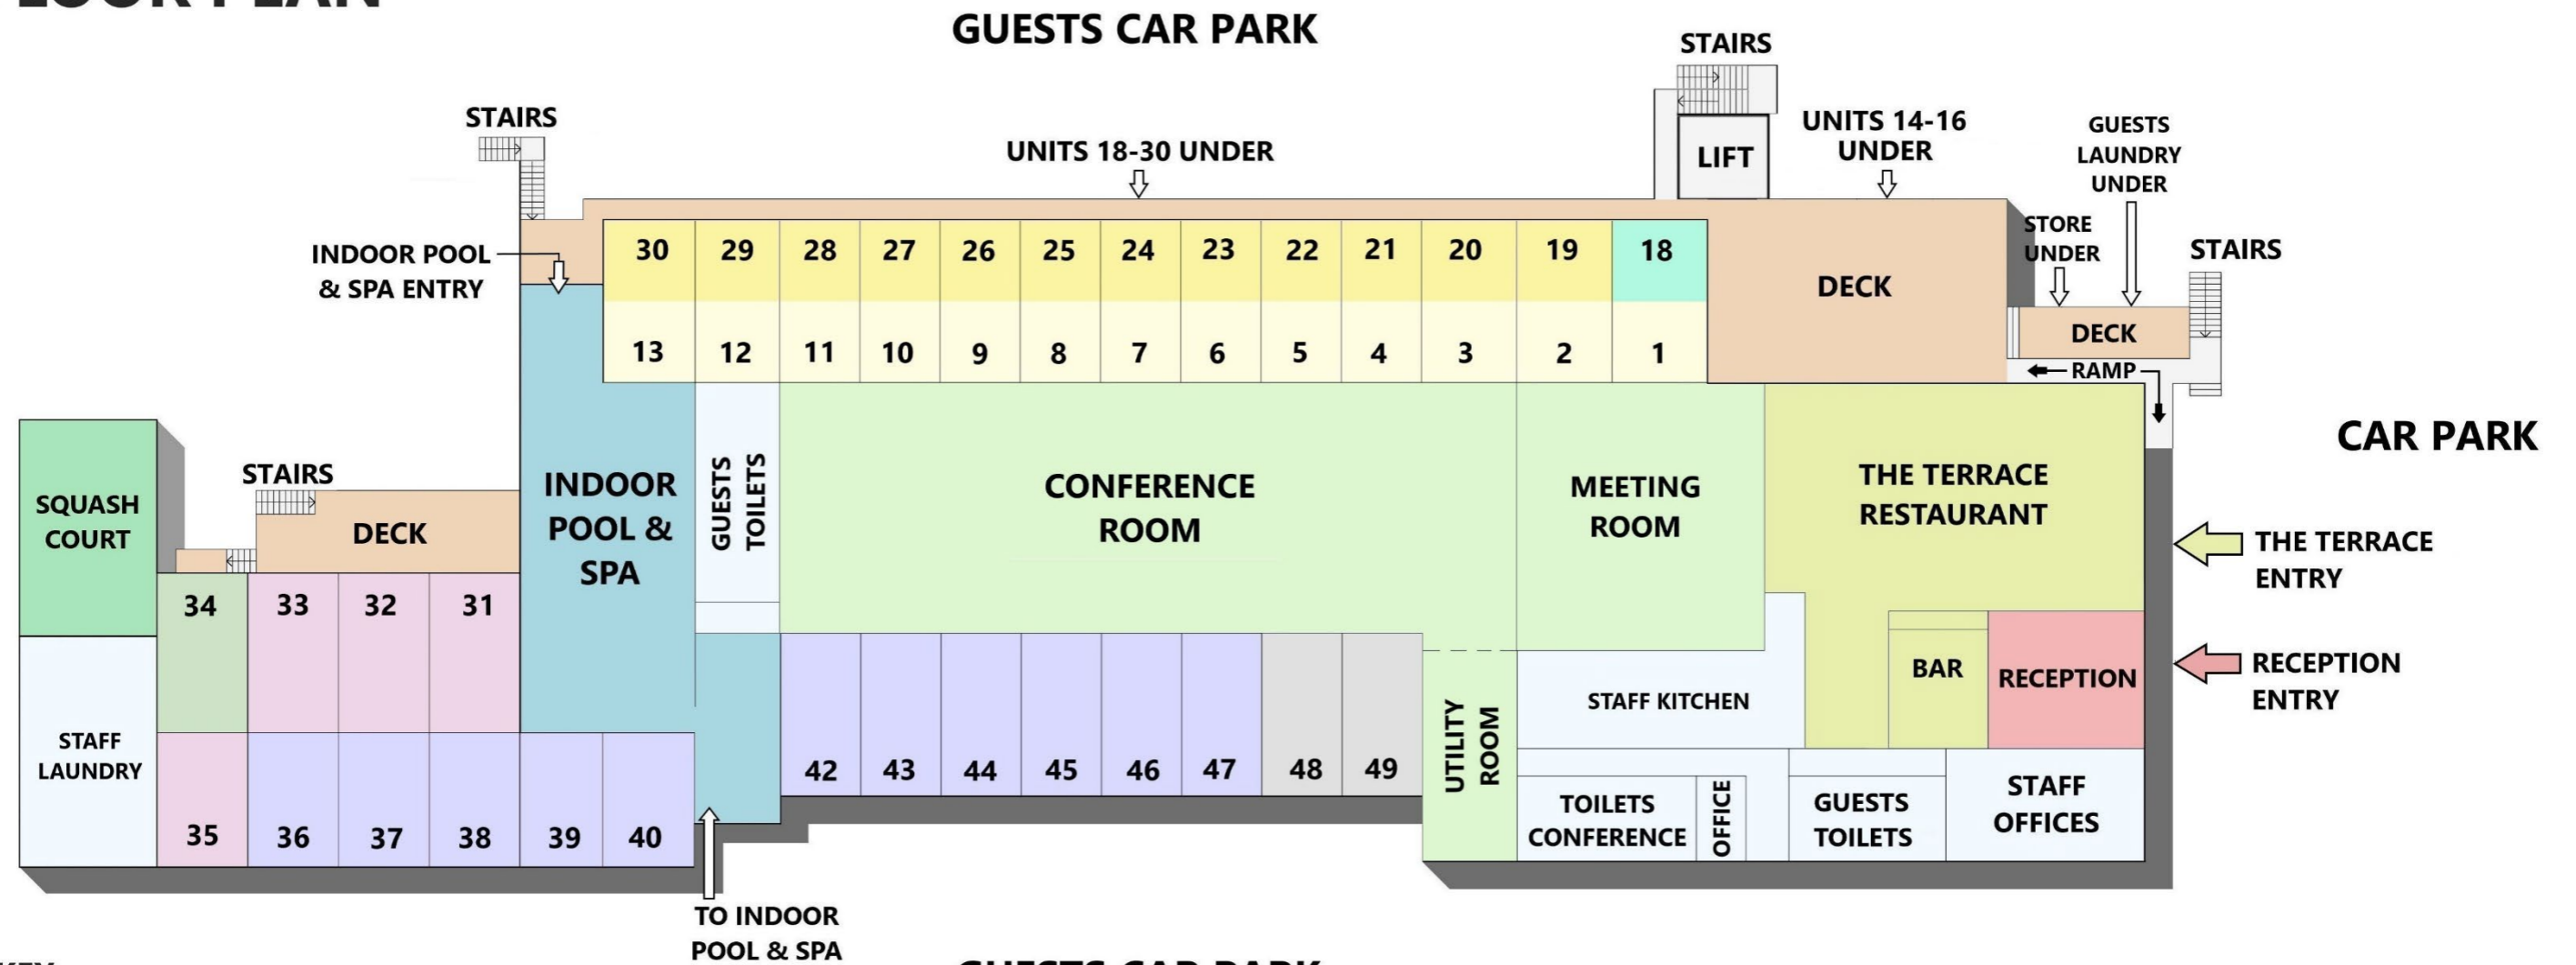

Eastcoaster TASMANIA SITE PLAN

KEY:

- | | |
|--|---|
| ■ A MAIN BUILDING (Units 1 - 49) | ■ H GUEST LAUNDRY |
| ■ B MARIA VILLAS (Units 1 - 11) | ■ I BBQ AREA |
| ■ C SPRING BAY VILLAS (Units 12 - 16) | ■ J ACTIVITY & FUNCTION CENTRE |
| ■ D CABINS (1 - 9) | ■ J GYM, GAMES ROOM, TOILETS |
| ■ E SPRING BAY RESTAURANT | ■ K KIDS PLAYGROUND |
| ■ F OUTDOOR POOL | ■ L BASKETBALL COURT |
| ■ G BOAT RAMP | ■ M PICKLEBALL COURT |
| | ■ EMERGENCY ASSEMBLY POINT |

Main Building FLOOR PLAN

KEY:

- UNITS 1 - 13 WATERVIEW SUITE
- UNITS 14 - 16 KING SUITE
- UNIT 18 ACCESSIBLE QUEEN
- UNITS 19 - 30 FAMILY SUITE
- UNITS 31 - 33 LOUISVILLE QUEEN
- UNIT 34 STUDIO QUEEN
- UNIT 35 LOUISVILLE QUEEN
- UNITS 36 - 47 LOUISVILLE DELUXE
- UNITS 48 & 49 LOUISVILLE CO-JOINED
- UNIT 49 STUDIO DOUBLE